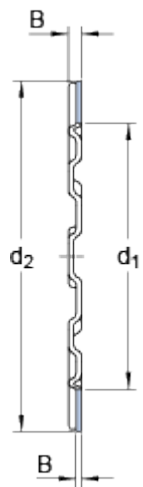

ZW 70x80

Dimensions

d_1	70	mm
d_2	80	mm
B	2	mm
b	0.8	mm

Mass

Mass	6.9	g
------	-----	---